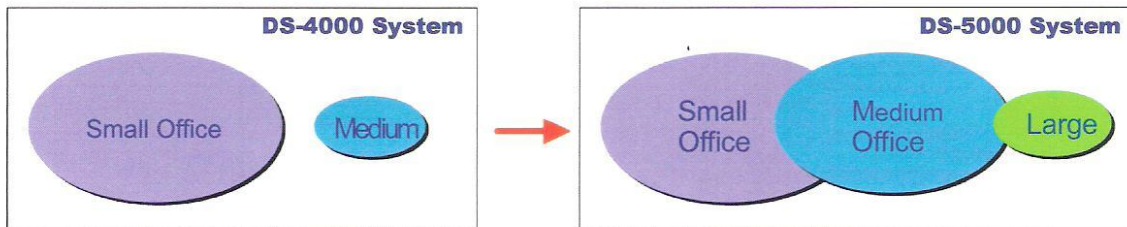

Flexible.

- It was given a flexibility to handle various needs and installations, from personal use to large and middle-size offices.

Secure.

- Security function is enhanced considering the protection of personal information.

Target Users

- DS-5000 system allows us to target medium size offices which IT managers setup client devices and PCs.

DS-5000 System Components